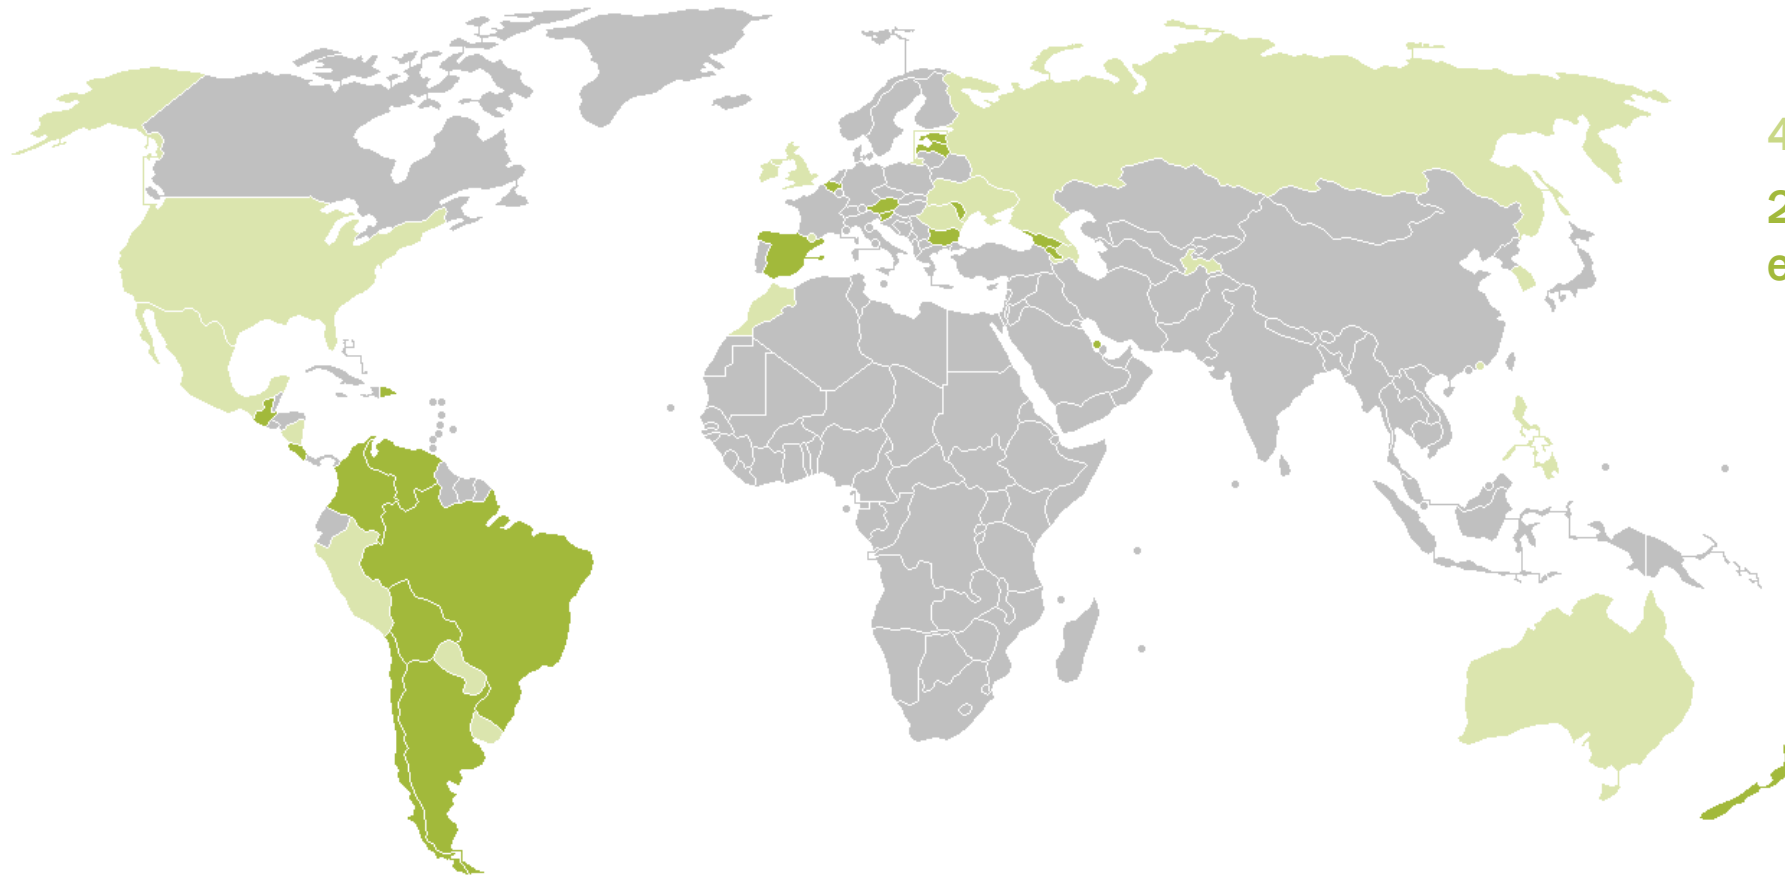

HCCH

Connecter Protéger Coopérer Depuis 1893
Connecting Protecting Cooperating Since 1893

THE e-APP

Dr Christophe Bernasconi
Secretary General

cb@hcch.net

APOSTILLE PROCESS

e-APP IMPLEMENTATION

41 e-Registers
21 e-Apostilles &
e-Registers

NB: Boundaries on this map are based upon those used by the UN Cartographic Section. The number of States reflects the Parties as recorded by the Depositary (NL MFA). Neither should be taken to imply official endorsement or acceptance.