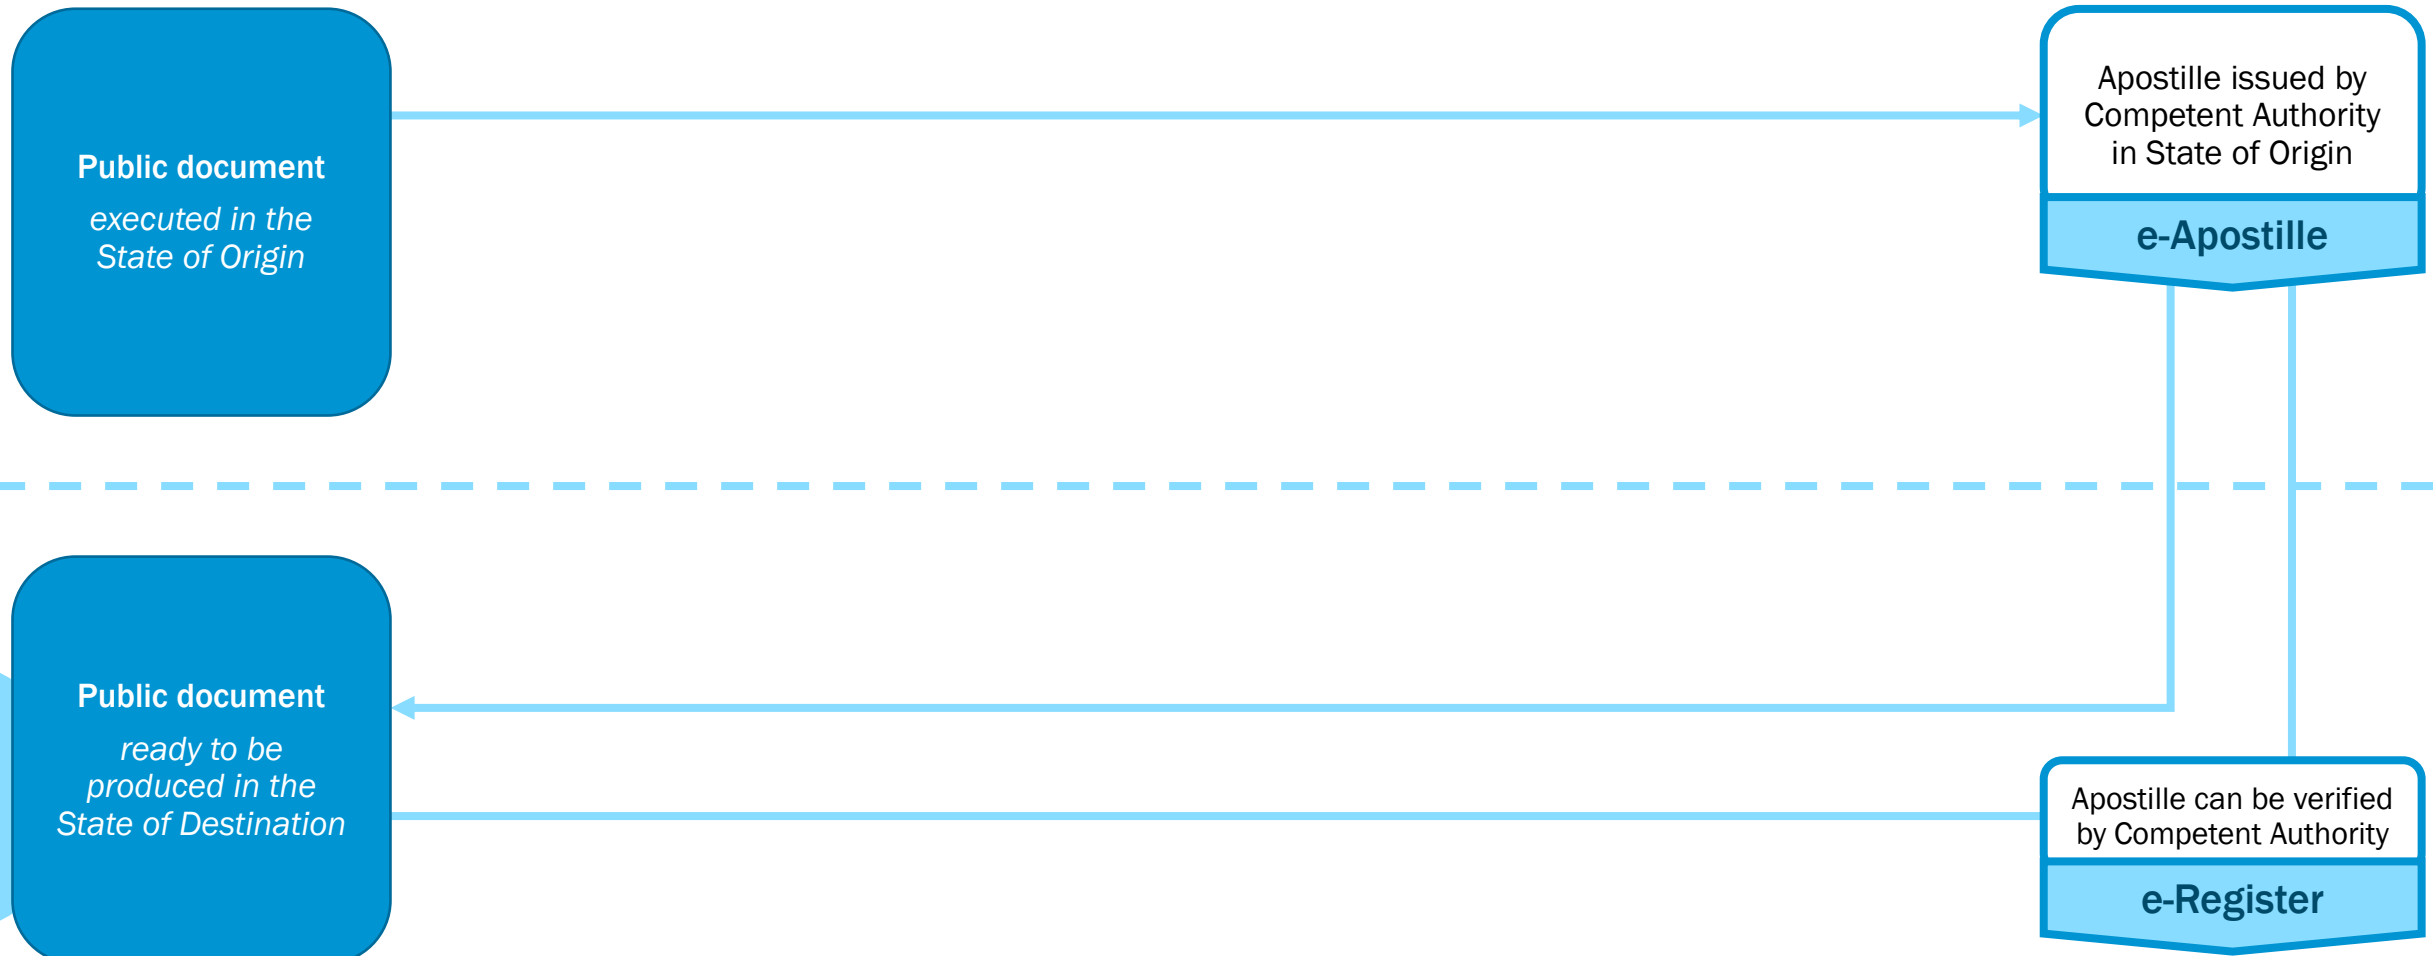

HCCH

Connecter Protéger Coopérer Depuis 1893
Connecting Protecting Cooperating Since 1893

THE e-APP

Dr Christophe Bernasconi
Secretary General

cb@hcch.net

APOSTILLE PROCESS

e-APP IMPLEMENTATION

41 e-Registers
21 e-Apostilles &
e-Registers

NB: Boundaries on this map are based upon those used by the UN Cartographic Section. The number of States reflects the Parties as recorded by the Depositary (NL MFA). Neither should be taken to imply official endorsement or acceptance.